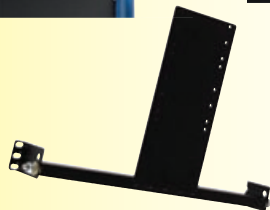

VESA MOUNTS AND ADAPTERS

RMVM-100
1U Tilt Mount
Allows access
behind monitor.

RMVM-2XX series
2U Mounting for single/multiple monitors.
In/out and tilt adjustment.

RMFV-03
3U Fixed mount for
75/100/200 mm hole patterns.

RMVS-XX
Utility shelf attaches behind
RMVF-03 and RMVA-04.
Optional power outlets.

RMVA-04
4U Adjustable mount for
75/100 mm hole patterns.

VPB-75/100
Pivot bracket for
75/100 mm mount.

VAP-XXX
Adapter plates for 75/100/200 mm
hole pattern conversion.