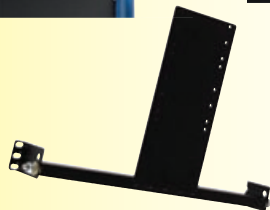

VESA MOUNTS AND ADAPTERS

RMVM-100
1U Tilt Mount
Allows access
behind monitor.

RMVM-2XX series
2U Mounting for single/multiple monitors.
In/out and tilt adjustment.

RMFV-03
3U Fixed mount for
75/100/200 mm hole patterns.

RMVS-XX
Utility shelf attaches behind
RMVF-03 and RMVA-04.
Optional power outlets.

RMVA-04
4U Adjustable mount for
75/100 mm hole patterns.

VPB-75/100
Pivot bracket for
75/100 mm mount.

Offering OEM and custom solutions.
Contact us for additional information.