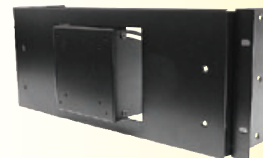

VESA MOUNTS AND ADAPTERS

RMVM-100
1U Tilt Mount
Allows access
behind monitor.

RMVM-2XX series
2U Mounting for single/multiple monitors.
In/out and tilt adjustment.

RMFV-03
3U Fixed mount for
75/100/200 mm hole patterns.

RMVS-XX
Utility shelf attaches behind
RMVF-03 and RMVA-04.
Optional power outlets.

RMVA-04
4U Adjustable mount for
75/100 mm hole patterns.

VPB-75/100
Pivot bracket for
75/100 mm mount.

Offering OEM and custom solutions.
Contact us for additional information.